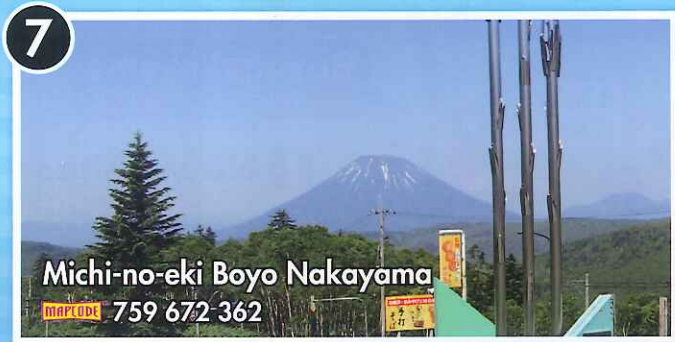

Shiribeshi Area VIEWPOINT PARKING

Mt. Yohtei, Which closely resembles Mt. Fuji, is the most famous landmark of the shiribeshi area.

Northern Road Navi
Road and Traveler Information
in Hokkaido

<http://northern-road.jp/navi/eng/index.htm>